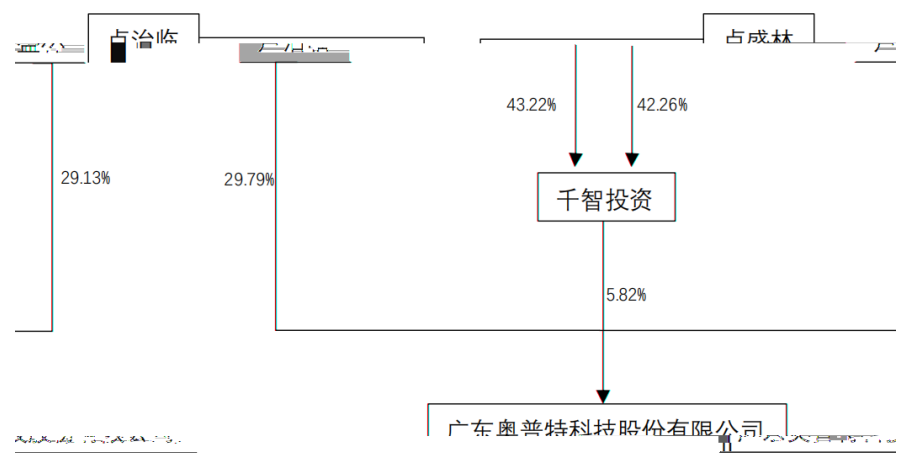

3.

2D 2D 3D 3D 3D 3D 3D 3D
3D 3D 3D 3D 3D 3D 3D 3D

2

PCB SMT
" " GWh TWh
TWh
" " "

	56,541,051.00	122,785,320.14	75,707,058.28	42,654,987.59
	-3,965,552.00	4,630,811.83	-76,275,959.27	120,548,937.51

4

4.1

10

	:
()	4,695
()	5,020
	0
	0
	0
	0

4.2

4.3

4.4

5

1

1.		30.39%		31.59%
2.		40.14%	18.88%	39.32%
	13.83%		7.26%	

2