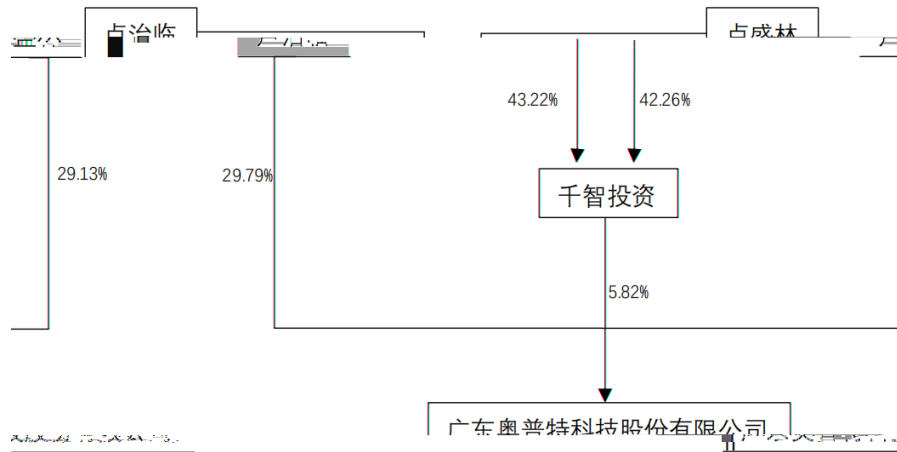

3.

2D 2D 3D 3D 3D 3D 3D 3D
3D 3D 3D 3D 3D 3D 3D 3D

2

PCB SMT
" " GWh TWh
TWh
" " "

	56,541,051.00	122,785,320.14	75,707,058.28	42,654,987.59
	-3,965,552.00	4,630,811.83	-76,275,959.27	120,548,937.51

4

4.1

10

	:
()	4,695
()	5,020
	0
	0
	0
	0

4.2

4.3

4.4

5

1

1.		30.39%		31.59%
2.		40.14%	18.88%	39.32%
	13.83%		7.26%	

2